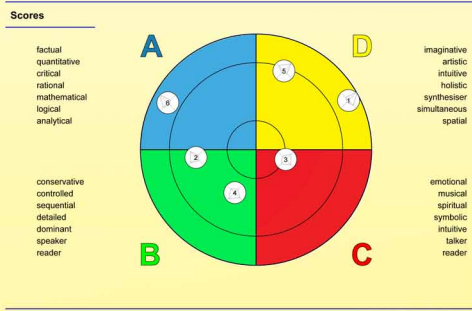

Composite - scores/adjective pairs

Scores				Adjective Pairs			
A	B	C	D	A	B	C	D
84	32	48	135	7	4	3	10
50	27	84	140	5	3	6	10

HBDI PAIRS PROFILE

Request an HBDI Pair Profile with the person of your choice and find out the THINKING dynamics of **your** pair

Scores / Adjective Pairs

HBDI TEAMS PROFILE

Request an HBDI Teams Profile with your colleagues and establish the THINKING dynamics of **your** team

www.herrmannasia.com

The Originators of Whole Brain Technology® and the Creators of the Herrmann Brain Dominance Instrument® (HBDI®)