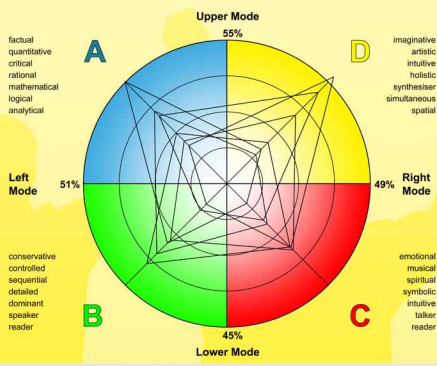

Composite - scores/adjective pairs

Scores				Adjective Pairs			
A	B	C	D	A	B	C	D
84	32	48	135	7	4	3	10
50	27	84	140	5	3	6	10

HBDI PAIRS PROFILE

Request an HBDI Pair Profile with the person of your choice and find out the THINKING dynamics of **your** pair

Scores / Adjective Pairs

HBDI TEAMS PROFILE

Request an HBDI Teams Profile with your colleagues and establish the THINKING dynamics of **your** team

www.herrmannasia.com

The Originators of Whole Brain Technology® and the Creators of the Herrmann Brain Dominance Instrument® (HBDI®)